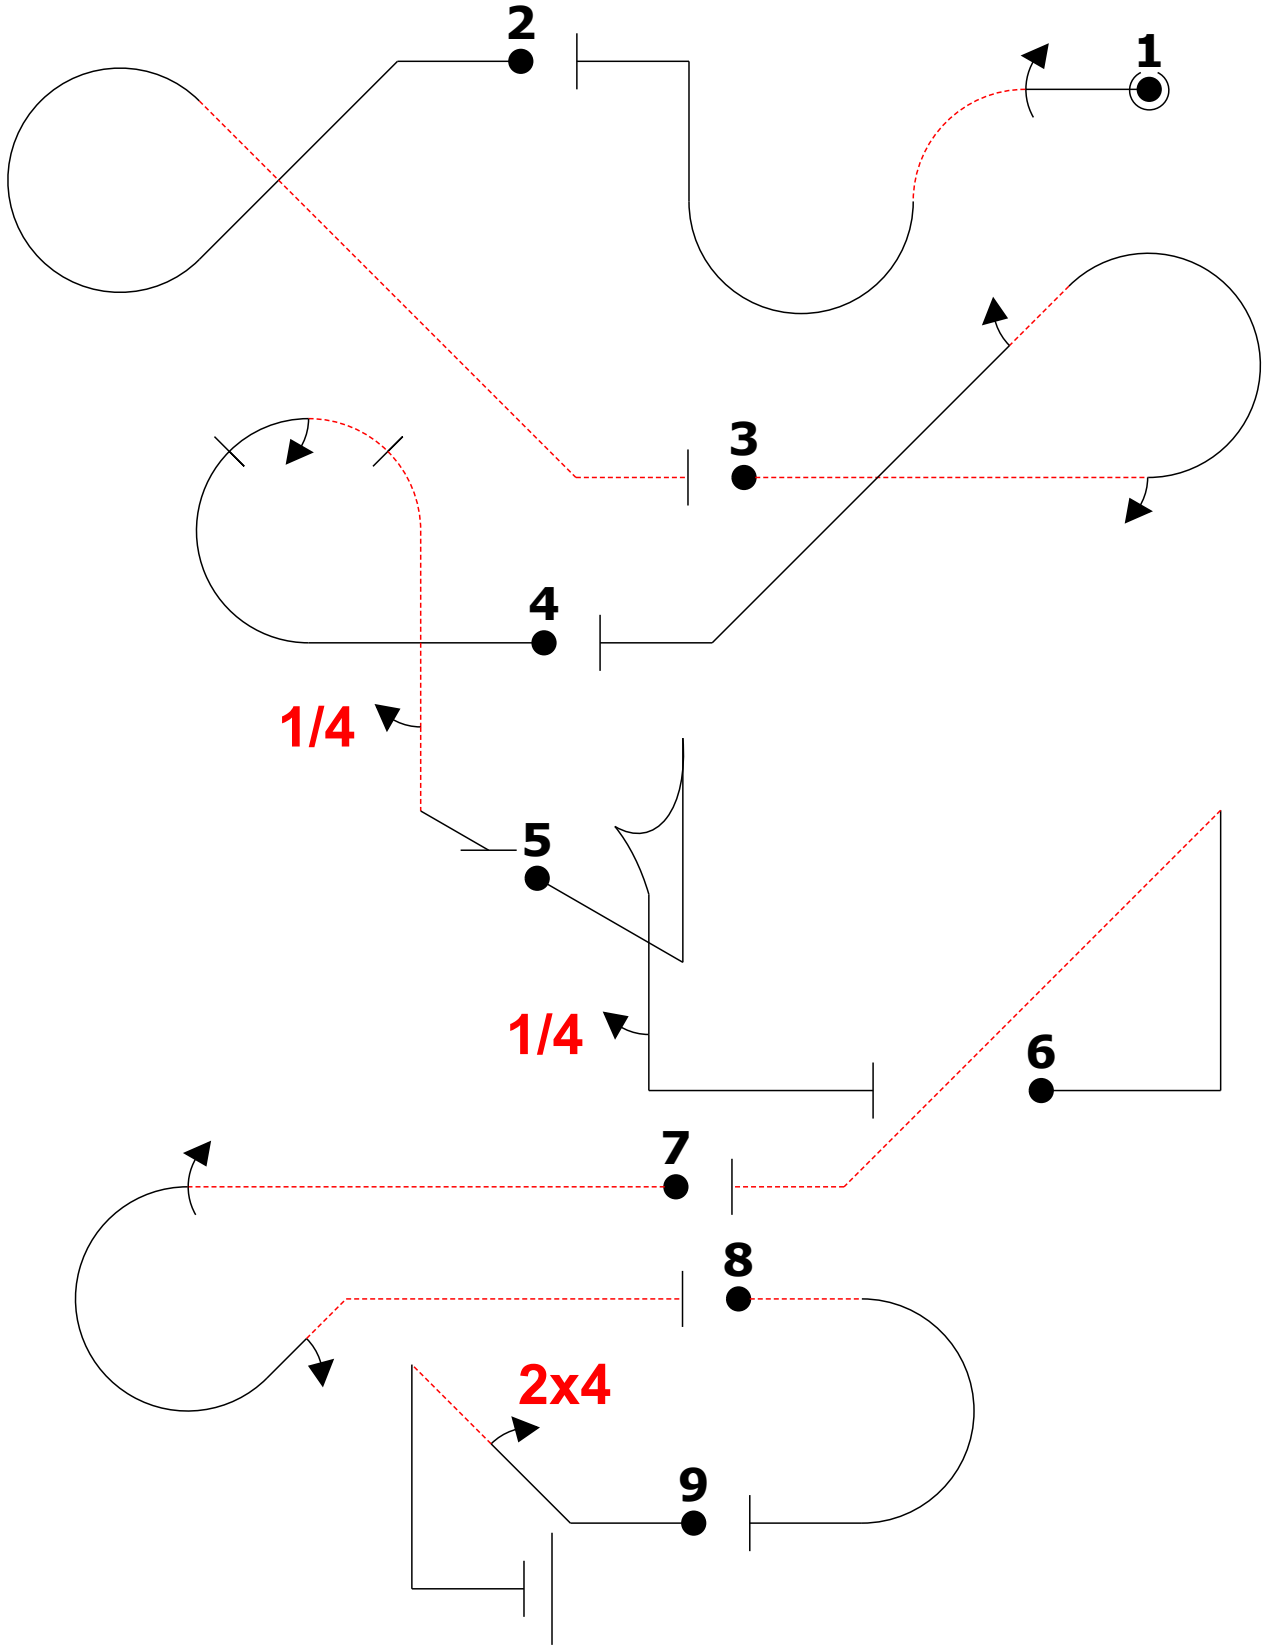

"@A" lipp"" "@L" ig... "@B" -2c2.. "@C" p(2)4 ta``4> "@E" 4> ~nk.- "@F" -.1ic`2`~~~~~ "@L" -a "@G" 24t