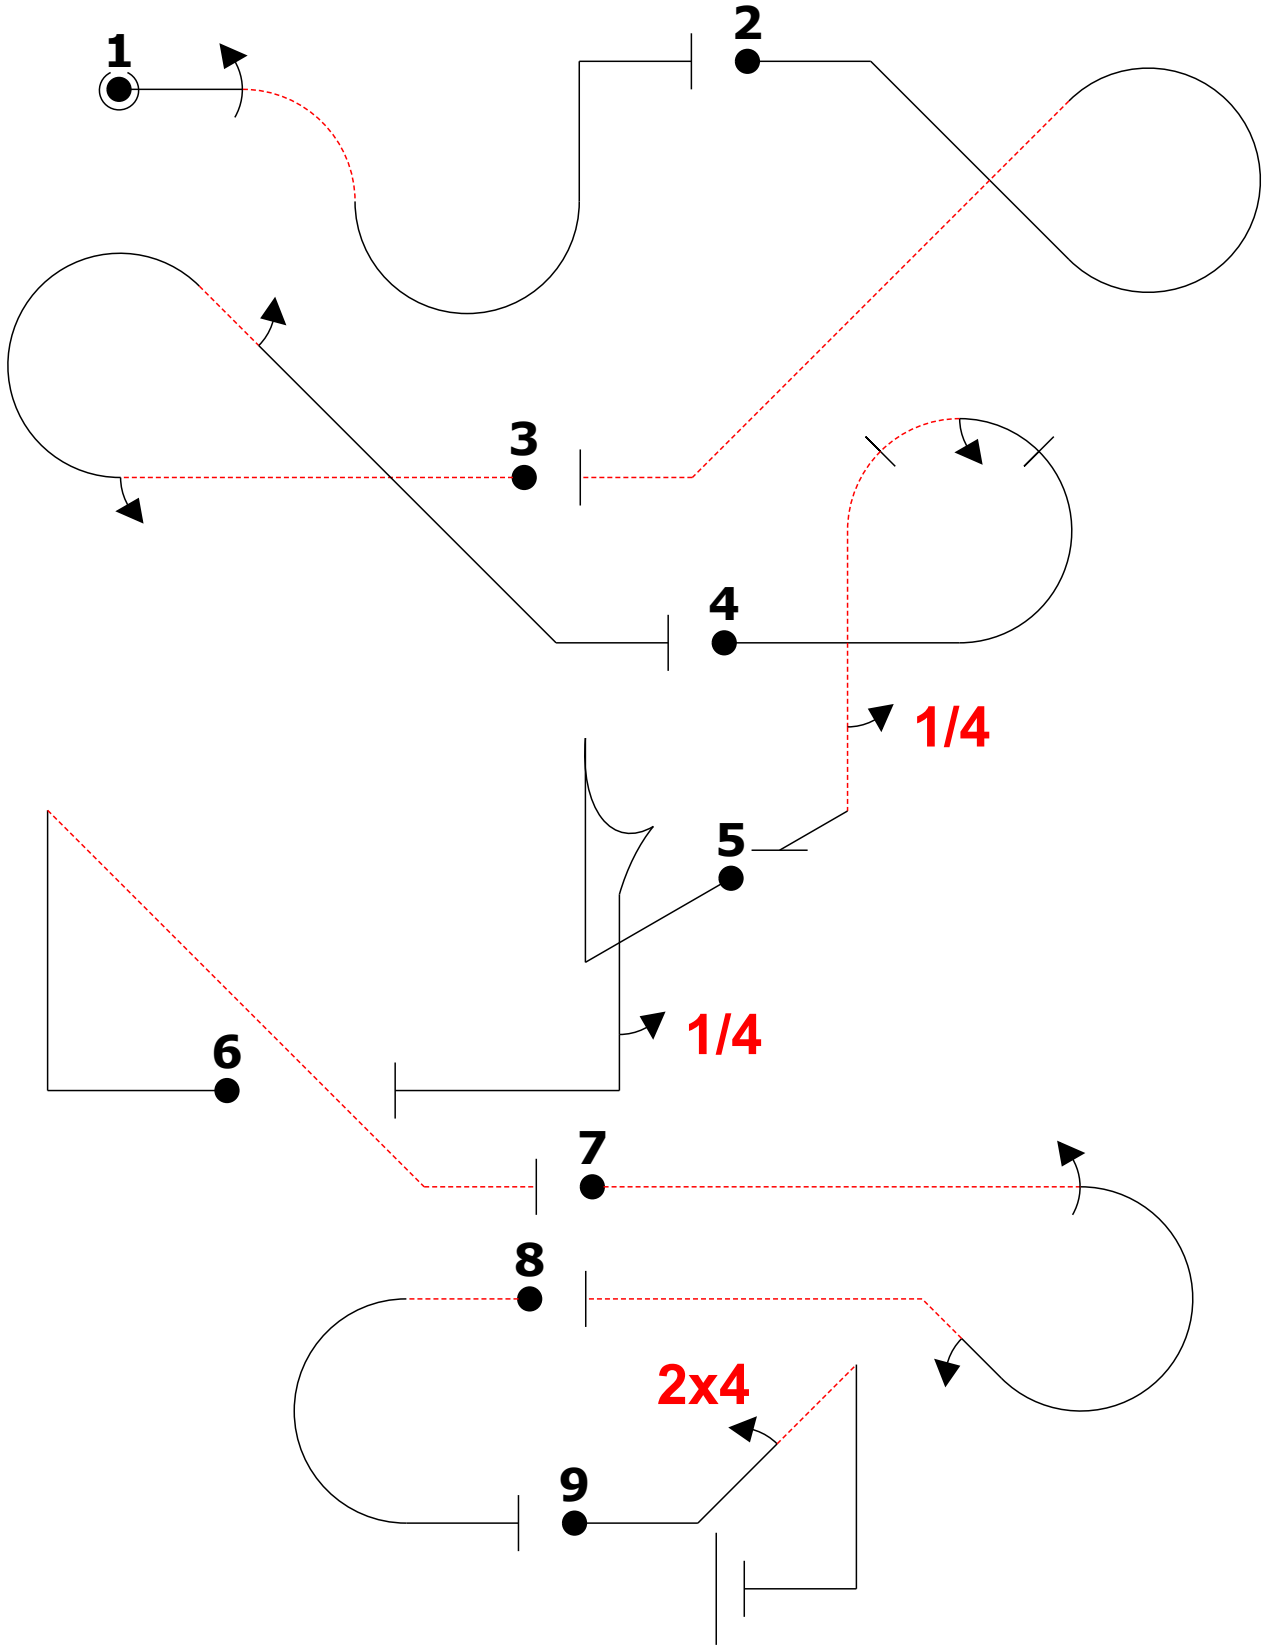

"@A" lipp` " @L" ig... "@B" -2c2.. "@C" p(2)4 ta`4> "@E" 4> ~k.- "@F" -.1ic`2`~~~~~ "@L" -a "@G" 24t

Pilot
A/C