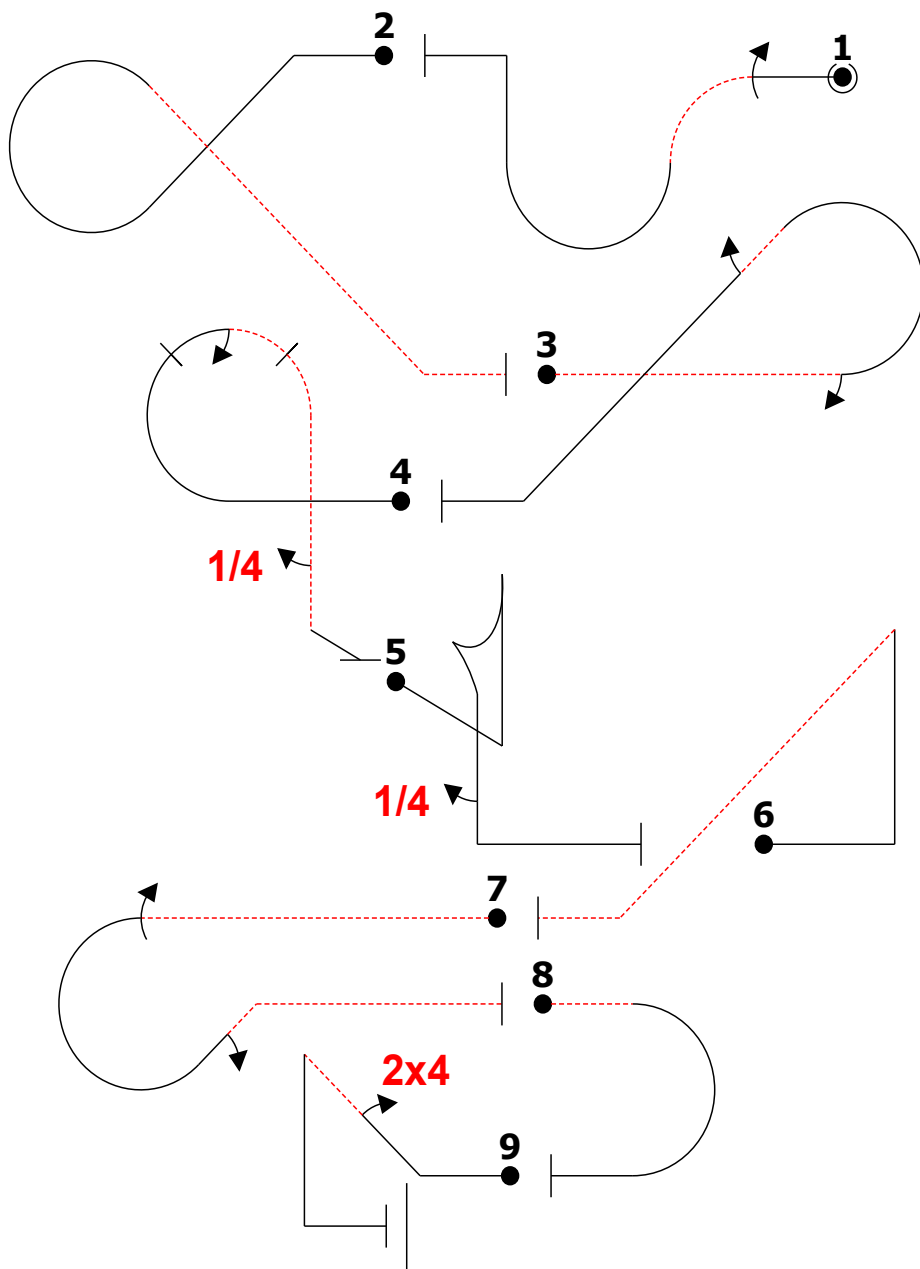

CIVA Advanced Glider

Unknown 1

Figure K
169

Total K
189

Judges Name	
Signature	Number

Flight #

Fig	Grade	Pos	Remarks
1	.		
2	.		
3	.		
4	.		
5	.		
6	.		
7	.		
8	.		
9	.		

Positioning	20	.

Too Low		Trg Violation	
Too High		Wing Rocks	
Interruptions		Disqual Fig	
Insertions		Other(note...)	

"@A" lipp` "@L" ig...- "@B" -2c2.. "@C" p(2)4 ta`4> "@E" 4> ~k.- "@F" -.
lic'2`~~~~~ "@L" -a "@G" 24t

Fig 1 A	K	Fig 2 L	K	Fig 3 B	K	Fig 4 C	K	Fig 5	K	Fig 6 E	K	Fig 7 F	K	Fig 8 L	K	Fig 9 G	K
8.6.13.3	13	7.3.1.3	14	8.5.8.2	11	8.6.22.1	13	6.2.1.1	17	1.2.5.1	14	8.5.6.4	11	7.2.1.4	6	1.2.3.1	12
9.1.3.4	12			9.1.3.2	6	9.1.3.2	6	9.1.5.1	3			9.1.3.4	12			9.4.2.2	11
				9.1.4.2	6	9.1.5.1	3					9.1.2.2	9				
	25		5		23		22		20		14		32		5		23

Pilot:

A/C: